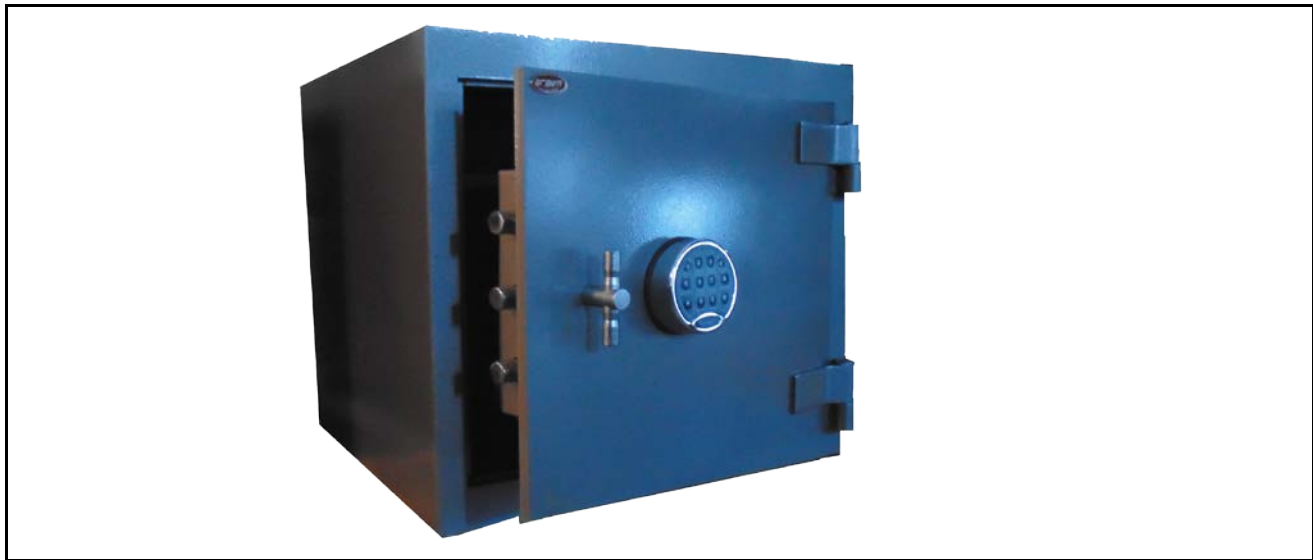

<b>Product Name</b>	<b>Burglary Rated Safe</b>
<b>Model No.</b>	<b>B 2020</b>
<b>Specifications</b>	
<ol style="list-style-type: none"> <li>1. 1/2" thick A36 solid steel plate door, recessed for maximum protection</li> <li>2. Formed "B" rate steel plate body</li> <li>3. UL listed group 2 combination lock or optional electronic lock</li> <li>4. Bolt down holes</li> <li>5. 1" strong locking bolts</li> </ol>	

<b>External Dimensions</b>	<b>Internal Dimensions</b>	<b>Weight</b>	<b>Shelf</b>
<b>H X W X D (Inch)</b>		<b>(Lbs.)</b>	
<b>20.5 x 20.5 x 20</b>	<b>20 x 19.8 x 17</b>	<b>194</b>	<b>1</b>

3003 - 2560 Shell Road  
 Richmond, B.C. V6X 0B8