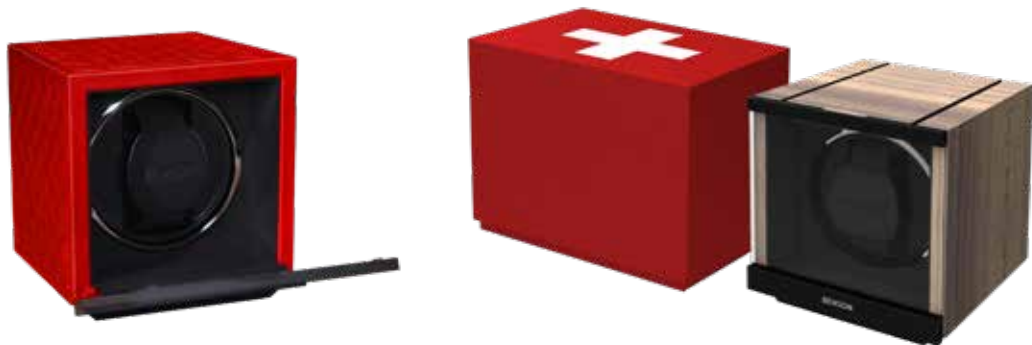

SINGLE WATCH WINDERS

Series / Models	Color	Capacity	Storage	Retail
BEN Swiss 1.20.B	Black	1 watch	None	$995.00
BEN Swiss 1.20 CF	Carbon Fiber	1 watch	None	$1,095.00
BEN Swiss 1.20 MA	Macassar	1 watch	None	$1,095.00
BEN Swiss 1.20 WL	Walnut	1 watch	None	$1,095.00

Leather

BEN Swiss Lea 1.20 B	Black Leather	1 watch	None	$1,180.00
BEN Swiss Lea 1.20 DB	Dark Brown Leather	1 watch	None	$1,180.00
BEN Swiss Lea 1.20 LB	Light Brown Leather	1 watch	None	$1,180.00

Limited Editions (250pc)

BEN Swiss LE Lea 1.20 BL	Blue Leather	1 watch	None	$1,275.00
BEN Swiss LE Lea 1.20 W	White Leather	1 watch	None	$1,275.00
BEN Swiss LE Lea 1.20 G	Green Leather	1 watch	None	$1,275.00
BEN Swiss LE Lea 1.20 R	Red Leather	1 watch	None	$1,275.00